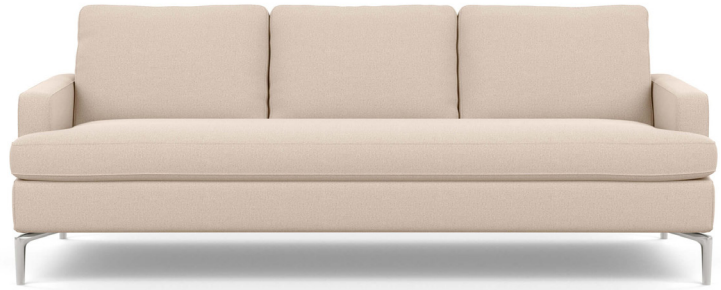

# Eve Classic

Clean, modern design defines this collection. Feather-filled cushions coupled with no-sag spring suspension and high-resiliency foam seating provide supported comfort. Your choice of two seat depths. The sofa's fabric cover\* is removable and the floating frame is complete with aluminum legs.

150 Fabric and Leather options.

Made to order in Canada.

Seat Depth: 22" - \*Fabric has removable cover attached by velcro.  
 Seat Height: 18" - Leather is non-removable  
 Arm Width: 4.5" - 1 year fabric / 5 year leather warranty  
 Arm Height: 22.5" - 25 year frame warranty  
 Leg Height: 6.25"